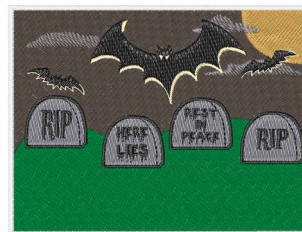

Name: Graveyard Bat Machine Embroidery Design

SKU: WD02-JLA00458A

Brand: Windmill Designs

Unique Colors: 13 (9 color Stops)

Unique Colors

	Color Name (Color Code)	Manufacturer - Type
	Super White (1001) [No Color Selected]	madeira - rayon
	Dusty Lilac (1263) [No Color Selected]	madeira - rayon
	Crocus (286)	Exquisite - Polyester 1000m

Complete Color Sequence

#		Color Name (Color Code)	Manufacturer - Type
1		Super White (1001) [No Color Selected]	madeira - rayon
2		Super White (1001) [No Color Selected]	madeira - rayon
3		Crocus (286)	Exquisite - Polyester 1000m