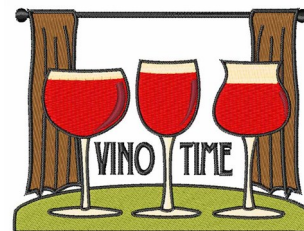

Name: Vino Time Machine Embroidery Design

SKU: WD02-JLA00456D

Brand: Windmill Designs

Unique Colors: 13 (9 color Stops)

Unique Colors

	Color Name (Color Code)	Manufacturer - Type
	Super White (1001) [No Color Selected]	madeira - rayon
	Dusty Lilac (1263) [No Color Selected]	madeira - rayon
	Crocus (286)	Exquisite - Polyester 1000m