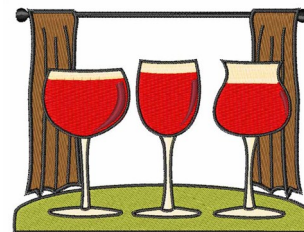

Name: Wine Trio Machine Embroidery Design

SKU: WD02-JLA00456A

Brand: Windmill Designs

Unique Colors: 13 (8 color Stops)

Unique Colors

	Color Name (Color Code)	Manufacturer - Type
	Super White (1001) [No Color Selected]	madeira - rayon
	Dusty Lilac (1263) [No Color Selected]	madeira - rayon
	Crocus (286)	Exquisite - Polyester 1000m