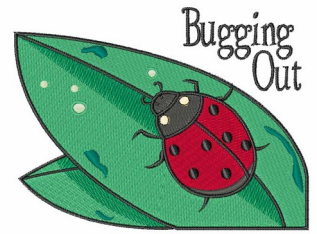

Name: Bugging Out

SKU: WD02-JLA00454D

Brand: Windmill Designs

Unique Colors: 13 (10 color Stops)

Unique Colors

	Color Name (Color Code)	Manufacturer - Type
	Super White (1001) [No Color Selected]	madeira - rayon
	Dusty Lilac (1263) [No Color Selected]	madeira - rayon
	Crocus (286)	Exquisite - Polyester 1000m