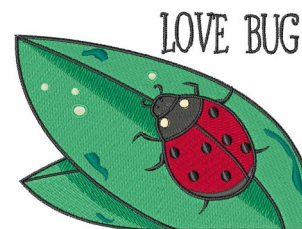

Name: Love Bug Machine Embroidery Design

SKU: WD02-JLA00454C

Brand: Windmill Designs

Unique Colors: 13 (10 color Stops)

Unique Colors

	Color Name (Color Code)	Manufacturer - Type
	Super White (1001) [No Color Selected]	madeira - rayon
	Dusty Lilac (1263) [No Color Selected]	madeira - rayon
	Crocus (286)	Exquisite - Polyester 1000m