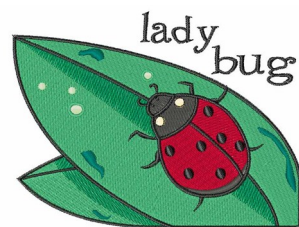

Name: Lady Bug

SKU: WD02-JLA00454B

Brand: Windmill Designs

Unique Colors: 13 (10 color Stops)

Unique Colors

	Color Name (Color Code)	Manufacturer - Type
	Super White (1001) [No Color Selected]	madeira - rayon
	Dusty Lilac (1263) [No Color Selected]	madeira - rayon
	Crocus (286)	Exquisite - Polyester 1000m