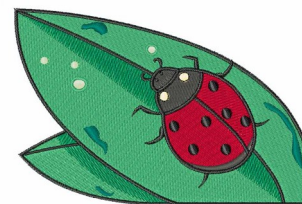

Name: Lady Beetle Machine Embroidery Design

SKU: WD02-JLA00454A

Brand: Windmill Designs

Unique Colors: 13 (10 color Stops)

Unique Colors

	Color Name (Color Code)	Manufacturer - Type
	Super White (1001) [No Color Selected]	madeira - rayon
	Dusty Lilac (1263) [No Color Selected]	madeira - rayon
	Crocus (286)	Exquisite - Polyester 1000m

Complete Color Sequence

#		Color Name (Color Code)	Manufacturer - Type
1		Super White (1001) [No Color Selected]	madeira - rayon
2		Super White (1001) [No Color Selected]	madeira - rayon
3		Crocus (286)	Exquisite - Polyester 1000m