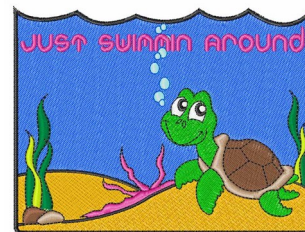

Name: Just Swimmin Around

SKU: WD02-JLA00453C

Brand: Windmill Designs

Unique Colors: 13 (14 color Stops)

Unique Colors

	Color Name (Color Code)	Manufacturer - Type
	Super White (1001) [No Color Selected]	madeira - rayon
	Dusty Lilac (1263) [No Color Selected]	madeira - rayon
	Crocus (286)	Exquisite - Polyester 1000m