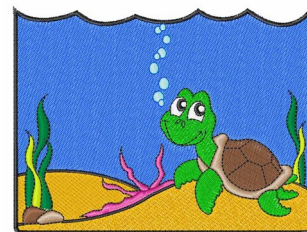

Name: Sea Turtle

SKU: WD02-JLA00453A

Brand: Windmill Designs

Unique Colors: 13 (13 color Stops)

Unique Colors

	Color Name (Color Code)	Manufacturer - Type
	Super White (1001) [No Color Selected]	madeira - rayon
	Dusty Lilac (1263) [No Color Selected]	madeira - rayon
	Crocus (286)	Exquisite - Polyester 1000m