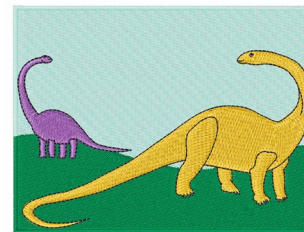

Name: Dinos

SKU: WD02-JLA00451A

Brand: Windmill Designs

Unique Colors: 13 (5 color Stops)

Unique Colors

	Color Name (Color Code)	Manufacturer - Type
	Super White (1001) [No Color Selected]	madeira - rayon
	Dusty Lilac (1263) [No Color Selected]	madeira - rayon
	Crocus (286)	Exquisite - Polyester 1000m

Complete Color Sequence

#		Color Name (Color Code)	Manufacturer - Type
1		Super White (1001) [No Color Selected]	madeira - rayon
2		Super White (1001) [No Color Selected]	madeira - rayon
3		Crocus (286)	Exquisite - Polyester 1000m