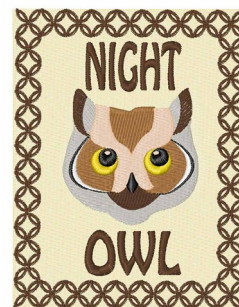

Name: Night Owl

SKU: WD02-JLA00450D

Brand: Windmill Designs

Unique Colors: 13 (10 color Stops)

Unique Colors

	Color Name (Color Code)	Manufacturer - Type
	Super White (1001) [No Color Selected]	madeira - rayon
	Dusty Lilac (1263) [No Color Selected]	madeira - rayon
	Crocus (286)	Exquisite - Polyester 1000m

Complete Color Sequence

#		Color Name (Color Code)	Manufacturer - Type
1		Super White (1001) [No Color Selected]	madeira - rayon
2		Super White (1001) [No Color Selected]	madeira - rayon
3		Crocus (286)	Exquisite - Polyester 1000m