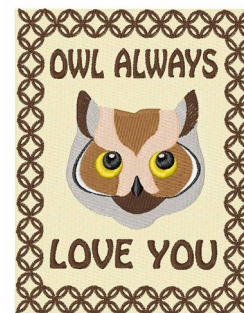

**Name:** Owl Always Love You Machine  
Embroidery Design

**SKU:** WD02-JLA00450C

**Brand:** Windmill Designs

**Unique Colors:** 13 (10 color Stops)