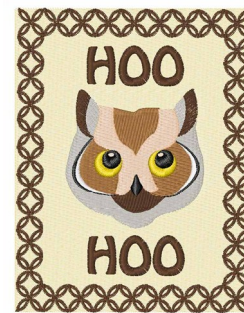

Name: Hoo Hoo Machine Embroidery Design

SKU: WD02-JLA00450B

Brand: Windmill Designs

Unique Colors: 13 (10 color Stops)

Unique Colors

	Color Name (Color Code)	Manufacturer - Type
	Super White (1001) [No Color Selected]	madeira - rayon
	Dusty Lilac (1263) [No Color Selected]	madeira - rayon
	Crocus (286)	Exquisite - Polyester 1000m

Complete Color Sequence

#		Color Name (Color Code)	Manufacturer - Type
1		Super White (1001) [No Color Selected]	madeira - rayon
2		Super White (1001) [No Color Selected]	madeira - rayon
3		Crocus (286)	Exquisite - Polyester 1000m