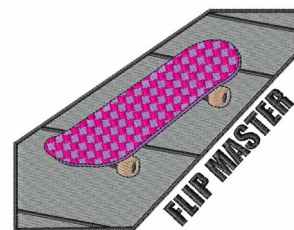

Name: Flip Master Machine Embroidery Design

SKU: WD02-JLA00447D

Brand: Windmill Designs

Unique Colors: 13 (8 color Stops)

Unique Colors

	Color Name (Color Code)	Manufacturer - Type
	Super White (1001) [No Color Selected]	madeira - rayon
	Dusty Lilac (1263) [No Color Selected]	madeira - rayon
	Crocus (286)	Exquisite - Polyester 1000m

Complete Color Sequence

#		Color Name (Color Code)	Manufacturer - Type
1		Super White (1001) [No Color Selected]	madeira - rayon
2		Super White (1001) [No Color Selected]	madeira - rayon
3		Crocus (286)	Exquisite - Polyester 1000m