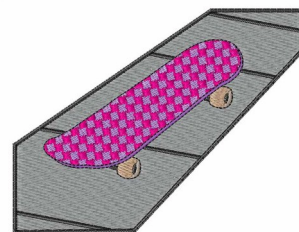

Name: Checkered Skateboard

SKU: WD02-JLA00447A

Brand: Windmill Designs

Unique Colors: 13 (8 color Stops)

Unique Colors

	Color Name (Color Code)	Manufacturer - Type
	Super White (1001) [No Color Selected]	madeira - rayon
	Dusty Lilac (1263) [No Color Selected]	madeira - rayon
	Crocus (286)	Exquisite - Polyester 1000m

Complete Color Sequence

#		Color Name (Color Code)	Manufacturer - Type
1		Super White (1001) [No Color Selected]	madeira - rayon
2		Super White (1001) [No Color Selected]	madeira - rayon
3		Crocus (286)	Exquisite - Polyester 1000m