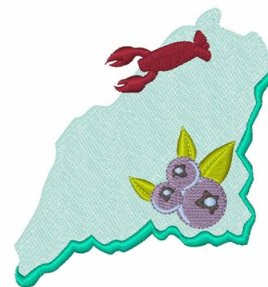

Name: Lobster Maine Machine Embroidery Design

SKU: WD02-JLA004456B

Brand: Windmill Designs

Unique Colors: 13 (8 color Stops)

Unique Colors

	Color Name (Color Code)	Manufacturer - Type
	Super White (1001) [No Color Selected]	madeira - rayon
	Dusty Lilac (1263) [No Color Selected]	madeira - rayon
	Crocus (286)	Exquisite - Polyester 1000m

Complete Color Sequence

#		Color Name (Color Code)	Manufacturer - Type
1		Super White (1001) [No Color Selected]	madeira - rayon
2		Super White (1001) [No Color Selected]	madeira - rayon
3		Crocus (286)	Exquisite - Polyester 1000m