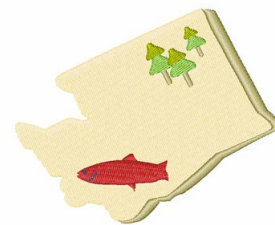

Name: Washington State Machine Embroidery Design

SKU: WD02-JLA004340A

Brand: Windmill Designs

Unique Colors: 13 (6 color Stops)

Unique Colors

	Color Name (Color Code)	Manufacturer - Type
	Super White (1001) [No Color Selected]	madeira - rayon
	Dusty Lilac (1263) [No Color Selected]	madeira - rayon
	Crocus (286)	Exquisite - Polyester 1000m

Complete Color Sequence

#		Color Name (Color Code)	Manufacturer - Type
1		Super White (1001) [No Color Selected]	madeira - rayon
2		Super White (1001) [No Color Selected]	madeira - rayon
3		Crocus (286)	Exquisite - Polyester 1000m