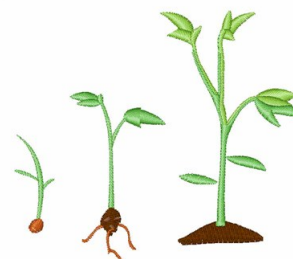

Name: Growing Plant Machine Embroidery Design

SKU: WD02-JLA004183A

Brand: Windmill Designs

Unique Colors: 13 (5 color Stops)

Unique Colors

	Color Name (Color Code)	Manufacturer - Type
	Super White (1001) [No Color Selected]	madeira - rayon
	Dusty Lilac (1263) [No Color Selected]	madeira - rayon
	Crocus (286)	Exquisite - Polyester 1000m