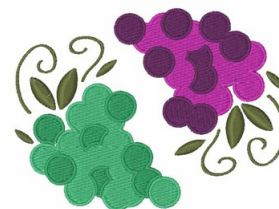

Name: Grapes Machine Embroidery Design

SKU: WD02-JLA004180A

Brand: Windmill Designs

Unique Colors: 13 (5 color Stops)

Unique Colors

	Color Name (Color Code)	Manufacturer - Type
	Super White (1001) [No Color Selected]	madeira - rayon
	Dusty Lilac (1263) [No Color Selected]	madeira - rayon
	Crocus (286)	Exquisite - Polyester 1000m

Complete Color Sequence

#		Color Name (Color Code)	Manufacturer - Type
1		Super White (1001) [No Color Selected]	madeira - rayon
2		Super White (1001) [No Color Selected]	madeira - rayon
3		Crocus (286)	Exquisite - Polyester 1000m