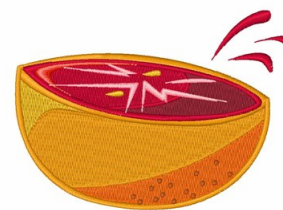

**Name:** Grapefruit Slice Machine Embroidery Design

**SKU:** WD02-JLA004179A

**Brand:** Windmill Designs

**Unique Colors:** 13 (9 color Stops)

## Unique Colors

	<b>Color Name (Color Code)</b>	<b>Manufacturer - Type</b>
	Super White (1001) [No Color Selected]	madeira - rayon
	Dusty Lilac (1263) [No Color Selected]	madeira - rayon
	Crocus (286)	Exquisite - Polyester 1000m