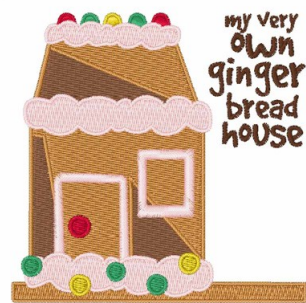

**Name:** Ginger Bread House Machine Embroidery Design

**SKU:** WD02-JLA004174C

**Brand:** Windmill Designs

**Unique Colors:** 13 (10 color Stops)