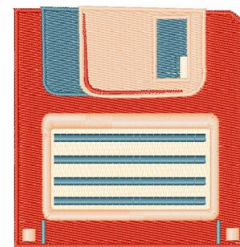

Name: Remember These Machine Embroidery Design

SKU: WD02-JLA004161D

Brand: Windmill Designs

Unique Colors: 13 (7 color Stops)

Remember These?

Unique Colors

	Color Name (Color Code)	Manufacturer - Type
	Super White (1001) [No Color Selected]	madeira - rayon
	Dusty Lilac (1263) [No Color Selected]	madeira - rayon
	Crocus (286)	Exquisite - Polyester 1000m

Complete Color Sequence

#		Color Name (Color Code)	Manufacturer - Type
1		Super White (1001) [No Color Selected]	madeira - rayon
2		Super White (1001) [No Color Selected]	madeira - rayon
3		Crocus (286)	Exquisite - Polyester 1000m