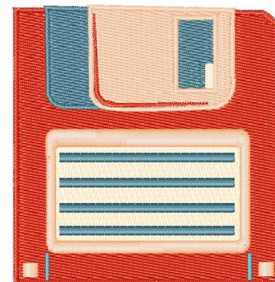

Name: Floppy Disc Machine Embroidery Design

SKU: WD02-JLA004161B

Brand: Windmill Designs

Unique Colors: 13 (6 color Stops)

Unique Colors

	Color Name (Color Code)	Manufacturer - Type
	Super White (1001) [No Color Selected]	madeira - rayon
	Dusty Lilac (1263) [No Color Selected]	madeira - rayon
	Crocus (286)	Exquisite - Polyester 1000m

Complete Color Sequence

#		Color Name (Color Code)	Manufacturer - Type
1		Super White (1001) [No Color Selected]	madeira - rayon
2		Super White (1001) [No Color Selected]	madeira - rayon
3		Crocus (286)	Exquisite - Polyester 1000m