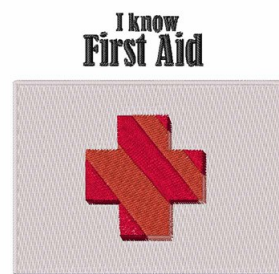

Name: First Aid Machine Embroidery Design

SKU: WD02-JLA004160C

Brand: Windmill Designs

Unique Colors: 13 (7 color Stops)

Unique Colors

	Color Name (Color Code)	Manufacturer - Type
	Super White (1001) [No Color Selected]	madeira - rayon
	Dusty Lilac (1263) [No Color Selected]	madeira - rayon
	Crocus (286)	Exquisite - Polyester 1000m

Complete Color Sequence

#		Color Name (Color Code)	Manufacturer - Type
1		Super White (1001) [No Color Selected]	madeira - rayon
2		Super White (1001) [No Color Selected]	madeira - rayon
3		Crocus (286)	Exquisite - Polyester 1000m