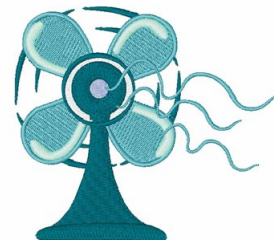

Name: Fan Machine Embroidery Design

SKU: WD02-JLA004156B

Brand: Windmill Designs

Unique Colors: 13 (7 color Stops)

Unique Colors

	Color Name (Color Code)	Manufacturer - Type
	Super White (1001) [No Color Selected]	madeira - rayon
	Dusty Lilac (1263) [No Color Selected]	madeira - rayon
	Crocus (286)	Exquisite - Polyester 1000m

Complete Color Sequence

#		Color Name (Color Code)	Manufacturer - Type
1		Super White (1001) [No Color Selected]	madeira - rayon
2		Super White (1001) [No Color Selected]	madeira - rayon
3		Crocus (286)	Exquisite - Polyester 1000m