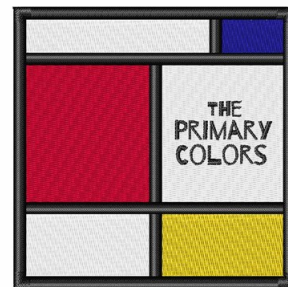

**Name:** Primary Colors Machine Embroidery Design

**SKU:** WD02-JLA004125D

**Brand:** Windmill Designs

**Unique Colors:** 13 (5 color Stops)

## Unique Colors

	<b>Color Name (Color Code)</b>	<b>Manufacturer - Type</b>
	Super White (1001) [No Color Selected]	madeira - rayon
	Dusty Lilac (1263) [No Color Selected]	madeira - rayon
	Crocus (286)	Exquisite - Polyester 1000m

# Complete Color Sequence

#		Color Name (Color Code)	Manufacturer - Type
1		Super White (1001) [No Color Selected]	madeira - rayon
2		Super White (1001) [No Color Selected]	madeira - rayon
3		Crocus (286)	Exquisite - Polyester 1000m