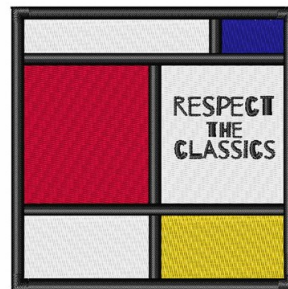

**Name:** Respect The Classics Machine  
Embroidery Design

**SKU:** WD02-JLA004125C

**Brand:** Windmill Designs

**Unique Colors:** 13 (5 color Stops)

## Unique Colors

	Color Name (Color Code)	Manufacturer - Type
	Super White (1001) [No Color Selected]	madeira - rayon
	Dusty Lilac (1263) [No Color Selected]	madeira - rayon
	Crocus (286)	Exquisite - Polyester 1000m