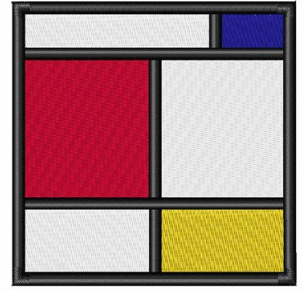

Name: Modern Art

SKU: WD02-JLA004125B

Brand: Windmill Designs

Unique Colors: 13 (5 color Stops)

Unique Colors

	Color Name (Color Code)	Manufacturer - Type
	Super White (1001) [No Color Selected]	madeira - rayon
	Dusty Lilac (1263) [No Color Selected]	madeira - rayon
	Crocus (286)	Exquisite - Polyester 1000m

Complete Color Sequence

#		Color Name (Color Code)	Manufacturer - Type
1		Super White (1001) [No Color Selected]	madeira - rayon
2		Super White (1001) [No Color Selected]	madeira - rayon
3		Crocus (286)	Exquisite - Polyester 1000m