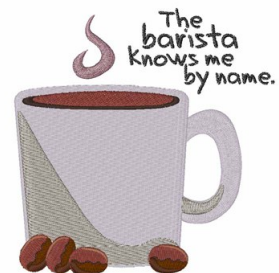

Name: Barista Knows Me Machine Embroidery Design

SKU: WD02-JLA004123B

Brand: Windmill Designs

Unique Colors: 13 (15 color Stops)

Unique Colors

	Color Name (Color Code)	Manufacturer - Type
	Super White (1001) [No Color Selected]	madeira - rayon
	Dusty Lilac (1263) [No Color Selected]	madeira - rayon
	Crocus (286)	Exquisite - Polyester 1000m

Complete Color Sequence

#		Color Name (Color Code)	Manufacturer - Type
1		Super White (1001) [No Color Selected]	madeira - rayon
2		Super White (1001) [No Color Selected]	madeira - rayon
3		Crocus (286)	Exquisite - Polyester 1000m