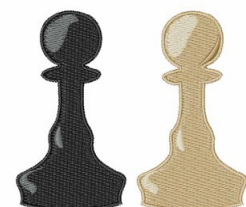

Name: Game Set Match Machine Embroidery Design

SKU: WD02-JLA004116C

Brand: Windmill Designs

Unique Colors: 13 (6 color Stops)

Game, set, match.

Unique Colors

	Color Name (Color Code)	Manufacturer - Type
	Super White (1001) [No Color Selected]	madeira - rayon
	Dusty Lilac (1263) [No Color Selected]	madeira - rayon
	Crocus (286)	Exquisite - Polyester 1000m

Complete Color Sequence

#		Color Name (Color Code)	Manufacturer - Type
1		Super White (1001) [No Color Selected]	madeira - rayon
2		Super White (1001) [No Color Selected]	madeira - rayon
3		Crocus (286)	Exquisite - Polyester 1000m