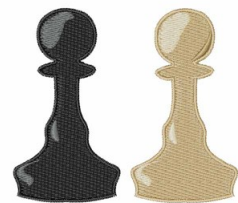

**Name:** Care For A Game? Machine Embroidery Design

**SKU:** WD02-JLA004116B

**Brand:** Windmill Designs

**Unique Colors:** 13 (6 color Stops)

**Care for a game?**

## Unique Colors

	<b>Color Name (Color Code)</b>	<b>Manufacturer - Type</b>
	Super White (1001) [No Color Selected]	madeira - rayon
	Dusty Lilac (1263) [No Color Selected]	madeira - rayon
	Crocus (286)	Exquisite - Polyester 1000m