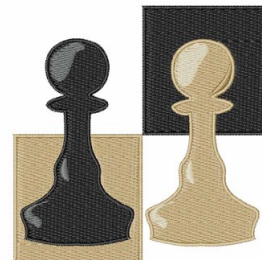

**Name:** Chess Pawns Machine Embroidery Design

**SKU:** WD02-JLA004116A

**Brand:** Windmill Designs

**Unique Colors:** 13 (6 color Stops)

## Unique Colors

	<b>Color Name (Color Code)</b>	<b>Manufacturer - Type</b>
	Super White (1001) [No Color Selected]	madeira - rayon
	Dusty Lilac (1263) [No Color Selected]	madeira - rayon
	Crocus (286)	Exquisite - Polyester 1000m

# Complete Color Sequence

#		Color Name (Color Code)	Manufacturer - Type
1		Super White (1001) [No Color Selected]	madeira - rayon
2		Super White (1001) [No Color Selected]	madeira - rayon
3		Crocus (286)	Exquisite - Polyester 1000m