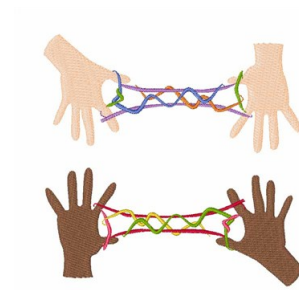

Name: String Games Machine Embroidery Design

SKU: WD02-JLA004112A

Brand: Windmill Designs

Unique Colors: 13 (14 color Stops)

Unique Colors

	Color Name (Color Code)	Manufacturer - Type
	Super White (1001) [No Color Selected]	madeira - rayon
	Dusty Lilac (1263) [No Color Selected]	madeira - rayon
	Crocus (286)	Exquisite - Polyester 1000m

Complete Color Sequence

#		Color Name (Color Code)	Manufacturer - Type
1		Super White (1001) [No Color Selected]	madeira - rayon
2		Super White (1001) [No Color Selected]	madeira - rayon
3		Crocus (286)	Exquisite - Polyester 1000m