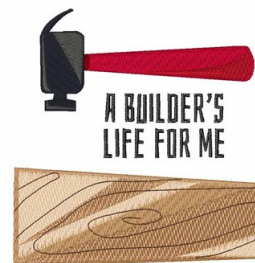

Name: Builders Life Machine Embroidery Design

SKU: WD02-JLA004101B

Brand: Windmill Designs

Unique Colors: 13 (11 color Stops)

Unique Colors

	Color Name (Color Code)	Manufacturer - Type
	Super White (1001) [No Color Selected]	madeira - rayon
	Dusty Lilac (1263) [No Color Selected]	madeira - rayon
	Crocus (286)	Exquisite - Polyester 1000m