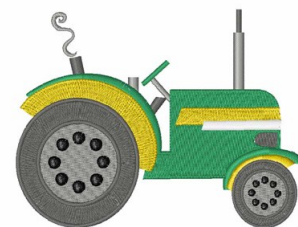

Name: Farm Tractor Machine Embroidery Design

SKU: WD02-JLA004088A

Brand: Windmill Designs

Unique Colors: 13 (8 color Stops)

Unique Colors

	Color Name (Color Code)	Manufacturer - Type
	Super White (1001) [No Color Selected]	madeira - rayon
	Dusty Lilac (1263) [No Color Selected]	madeira - rayon
	Crocus (286)	Exquisite - Polyester 1000m