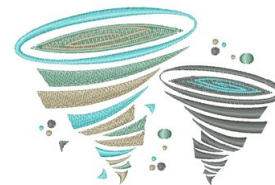

**Name:** Tornado Machine Embroidery Design

**SKU:** WD02-JLA004087A

**Brand:** Windmill Designs

**Unique Colors:** 13 (5 color Stops)

## Unique Colors

	<b>Color Name (Color Code)</b>	<b>Manufacturer - Type</b>
	Super White (1001) [No Color Selected]	madeira - rayon
	Dusty Lilac (1263) [No Color Selected]	madeira - rayon
	Crocus (286)	Exquisite - Polyester 1000m

# Complete Color Sequence

#		Color Name (Color Code)	Manufacturer - Type
1		Super White (1001) [No Color Selected]	madeira - rayon
2		Super White (1001) [No Color Selected]	madeira - rayon
3		Crocus (286)	Exquisite - Polyester 1000m