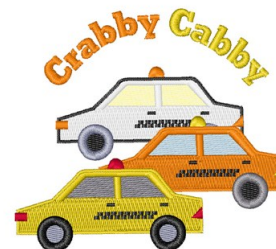

Name: Crabby Cabby Machine Embroidery Design

SKU: WD02-JLA004073C

Brand: Windmill Designs

Unique Colors: 13 (20 color Stops)

Unique Colors

	Color Name (Color Code)	Manufacturer - Type
	Super White (1001) [No Color Selected]	madeira - rayon
	Dusty Lilac (1263) [No Color Selected]	madeira - rayon
	Crocus (286)	Exquisite - Polyester 1000m

Complete Color Sequence

#		Color Name (Color Code)	Manufacturer - Type
1		Super White (1001) [No Color Selected]	madeira - rayon
2		Super White (1001) [No Color Selected]	madeira - rayon
3		Crocus (286)	Exquisite - Polyester 1000m