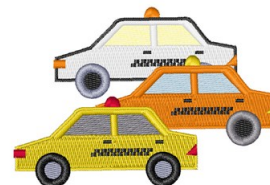

**Name:** Taxi Cars Machine Embroidery Design

**SKU:** WD02-JLA004073A

**Brand:** Windmill Designs

**Unique Colors:** 13 (18 color Stops)

## Unique Colors

	<b>Color Name (Color Code)</b>	<b>Manufacturer - Type</b>
	Super White (1001) [No Color Selected]	madeira - rayon
	Dusty Lilac (1263) [No Color Selected]	madeira - rayon
	Crocus (286)	Exquisite - Polyester 1000m