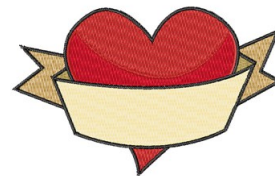

Name: Heart Banner

SKU: WD02-JLA004072A

Brand: Windmill Designs

Unique Colors: 13 (7 color Stops)

Unique Colors

	Color Name (Color Code)	Manufacturer - Type
	Super White (1001) [No Color Selected]	madeira - rayon
	Dusty Lilac (1263) [No Color Selected]	madeira - rayon
	Crocus (286)	Exquisite - Polyester 1000m