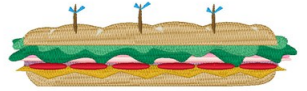

Name: Sub Sandwich

SKU: WD02-JLA004068A

Brand: Windmill Designs

Unique Colors: 13 (12 color Stops)

Unique Colors

| | Color Name (Color Code) | Manufacturer - Type |
|--|--|-----------------------------|
|  | Super White (1001) [No Color Selected] | madeira - rayon |
|  | Dusty Lilac (1263) [No Color Selected] | madeira - rayon |
|  | Crocus (286) | Exquisite - Polyester 1000m |

Complete Color Sequence

| # | | Color Name (Color Code) | Manufacturer - Type |
|---|---|--|--------------------------------|
| 1 |  | Super White (1001) [No Color Selected] | madeira - rayon |
| 2 |  | Super White (1001) [No Color Selected] | madeira - rayon |
| 3 |  | Crocus (286) | Exquisite - Polyester 1000m |