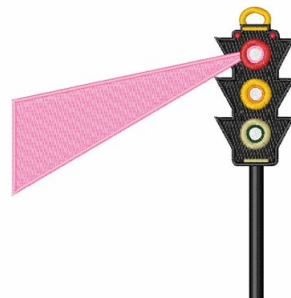

Name: Traffic Light

SKU: WD02-JLA004066A

Brand: Windmill Designs

Unique Colors: 13 (10 color Stops)

Unique Colors

	Color Name (Color Code)	Manufacturer - Type
	Super White (1001) [No Color Selected]	madeira - rayon
	Dusty Lilac (1263) [No Color Selected]	madeira - rayon
	Crocus (286)	Exquisite - Polyester 1000m

Complete Color Sequence

#		Color Name (Color Code)	Manufacturer - Type
1		Super White (1001) [No Color Selected]	madeira - rayon
2		Super White (1001) [No Color Selected]	madeira - rayon
3		Crocus (286)	Exquisite - Polyester 1000m