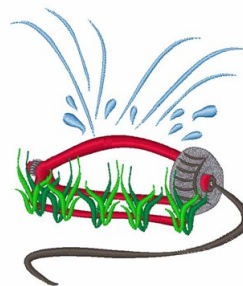

Name: Lawn Sprinkler Machine Embroidery Design

SKU: WD02-JLA004058A

Brand: Windmill Designs

Unique Colors: 13 (7 color Stops)

Unique Colors

	Color Name (Color Code)	Manufacturer - Type
	Super White (1001) [No Color Selected]	madeira - rayon
	Dusty Lilac (1263) [No Color Selected]	madeira - rayon
	Crocus (286)	Exquisite - Polyester 1000m