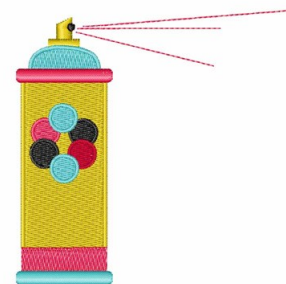

Name: Spray Paint

SKU: WD02-JLA004057A

Brand: Windmill Designs

Unique Colors: 13 (9 color Stops)

Unique Colors

	Color Name (Color Code)	Manufacturer - Type
	Super White (1001) [No Color Selected]	madeira - rayon
	Dusty Lilac (1263) [No Color Selected]	madeira - rayon
	Crocus (286)	Exquisite - Polyester 1000m

Complete Color Sequence

#		Color Name (Color Code)	Manufacturer - Type
1		Super White (1001) [No Color Selected]	madeira - rayon
2		Super White (1001) [No Color Selected]	madeira - rayon
3		Crocus (286)	Exquisite - Polyester 1000m