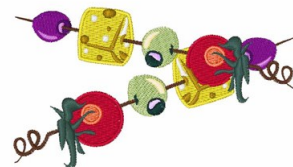

Name: Food Skewer Machine Embroidery Design

SKU: WD02-JLA004038B

Brand: Windmill Designs

Unique Colors: 13 (14 color Stops)

Unique Colors

	Color Name (Color Code)	Manufacturer - Type
	Super White (1001) [No Color Selected]	madeira - rayon
	Dusty Lilac (1263) [No Color Selected]	madeira - rayon
	Crocus (286)	Exquisite - Polyester 1000m

Complete Color Sequence

#		Color Name (Color Code)	Manufacturer - Type
1		Super White (1001) [No Color Selected]	madeira - rayon
2		Super White (1001) [No Color Selected]	madeira - rayon
3		Crocus (286)	Exquisite - Polyester 1000m