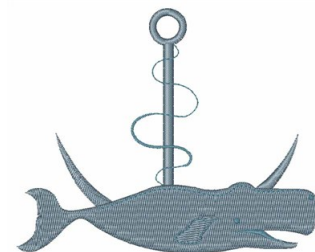

Name: Whale & Anchor Machine Embroidery Design

SKU: WD02-JLA004030A

Brand: Windmill Designs

Unique Colors: 13 (2 color Stops)

Unique Colors

	Color Name (Color Code)	Manufacturer - Type
	Super White (1001) [No Color Selected]	madeira - rayon
	Dusty Lilac (1263) [No Color Selected]	madeira - rayon
	Crocus (286)	Exquisite - Polyester 1000m