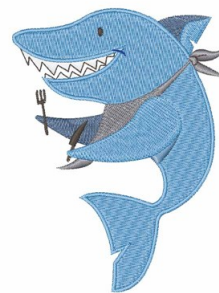

Name: Shark Eating Machine Embroidery Design

SKU: WD02-JLA004027A

Brand: Windmill Designs

Unique Colors: 13 (10 color Stops)

Unique Colors

	Color Name (Color Code)	Manufacturer - Type
	Super White (1001) [No Color Selected]	madeira - rayon
	Dusty Lilac (1263) [No Color Selected]	madeira - rayon
	Crocus (286)	Exquisite - Polyester 1000m