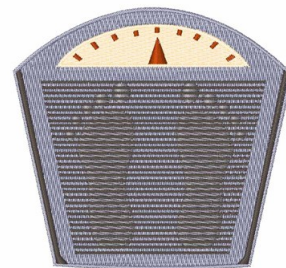

Name: Scales Machine Embroidery Design

SKU: WD02-JLA004023A

Brand: Windmill Designs

Unique Colors: 13 (6 color Stops)

Unique Colors

	Color Name (Color Code)	Manufacturer - Type
	Super White (1001) [No Color Selected]	madeira - rayon
	Dusty Lilac (1263) [No Color Selected]	madeira - rayon
	Crocus (286)	Exquisite - Polyester 1000m

Complete Color Sequence

#		Color Name (Color Code)	Manufacturer - Type
1		Super White (1001) [No Color Selected]	madeira - rayon
2		Super White (1001) [No Color Selected]	madeira - rayon
3		Crocus (286)	Exquisite - Polyester 1000m