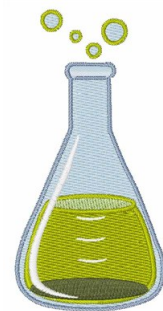

**Name:** Science Beaker

**SKU:** WD02-JLA004009A

**Brand:** Windmill Designs

**Unique Colors:** 13 (16 color Stops)

# Complete Color Sequence

#		Color Name (Color Code)	Manufacturer - Type
1		Super White (1001) [No Color Selected]	madeira - rayon
2		Super White (1001) [No Color Selected]	madeira - rayon
3		Crocus (286)	Exquisite - Polyester 1000m