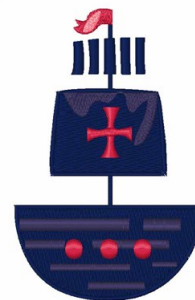

Name: Pirate Ship

SKU: WD02-JLA004000A

Brand: Windmill Designs

Unique Colors: 13 (4 color Stops)

Unique Colors

	Color Name (Color Code)	Manufacturer - Type
	Super White (1001) [No Color Selected]	madeira - rayon
	Dusty Lilac (1263) [No Color Selected]	madeira - rayon
	Crocus (286)	Exquisite - Polyester 1000m

Complete Color Sequence

#		Color Name (Color Code)	Manufacturer - Type
1		Super White (1001) [No Color Selected]	madeira - rayon
2		Super White (1001) [No Color Selected]	madeira - rayon
3		Crocus (286)	Exquisite - Polyester 1000m