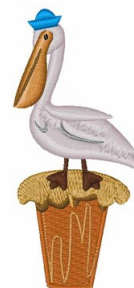

Name: Pelican Machine Embroidery Design

SKU: WD02-JLA003989B

Brand: Windmill Designs

Unique Colors: 13 (11 color Stops)

Unique Colors

	Color Name (Color Code)	Manufacturer - Type
	Super White (1001) [No Color Selected]	madeira - rayon
	Dusty Lilac (1263) [No Color Selected]	madeira - rayon
	Crocus (286)	Exquisite - Polyester 1000m

Complete Color Sequence

#		Color Name (Color Code)	Manufacturer - Type
1		Super White (1001) [No Color Selected]	madeira - rayon
2		Super White (1001) [No Color Selected]	madeira - rayon
3		Crocus (286)	Exquisite - Polyester 1000m